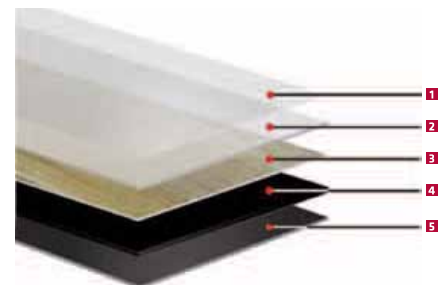

Relax. We have it.

RIGID

31,54 € / m²

VINIL RIGID HRASST SAN DIEGO

"1194346 | WINRGD-1063"

31,54 € / m²

VINIL RIGID HRASST HAYFIELD

"1176452 | WINRGD-1060"